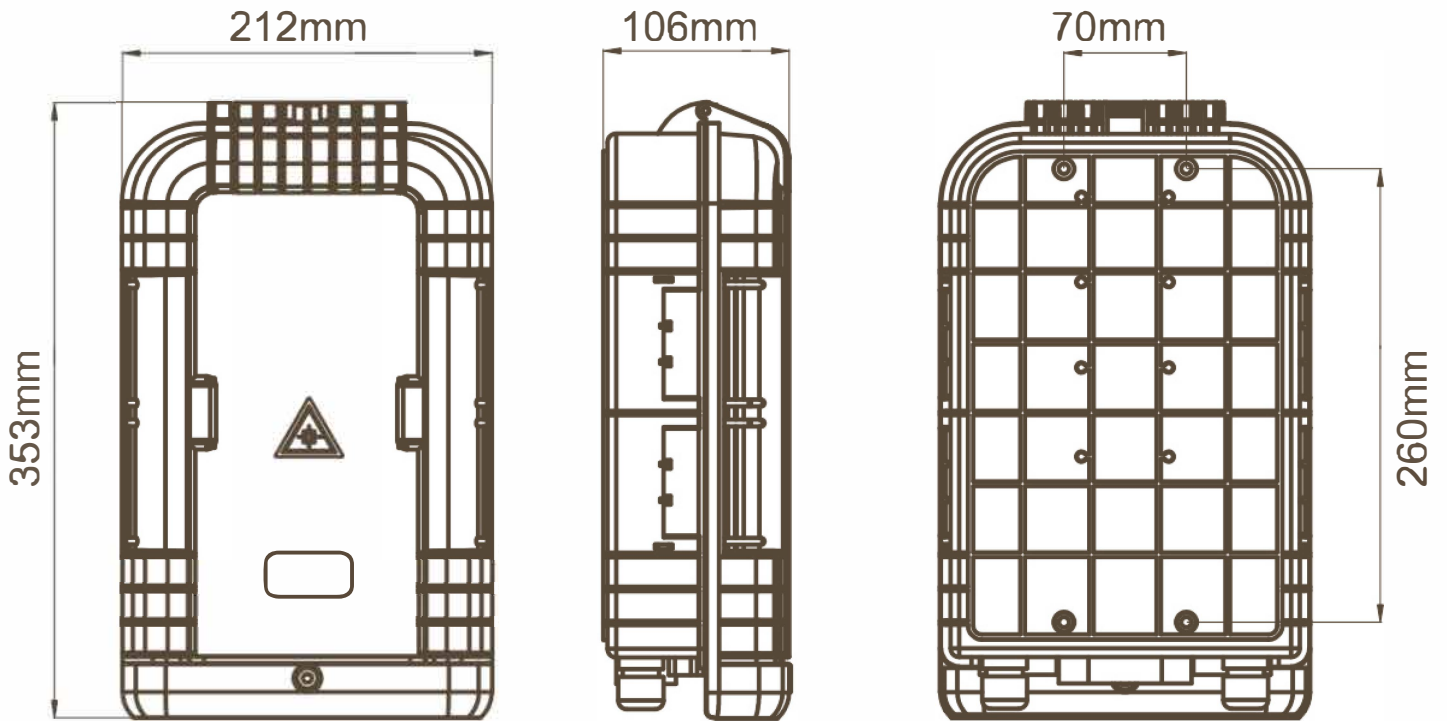

Dimensions

Purchase at

LANshack

Sales@LANshack.com | 888-568-1230